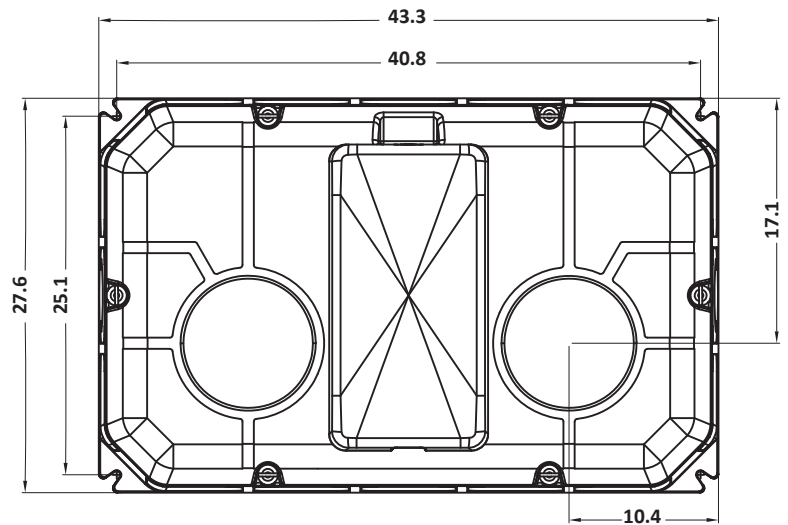

# WaterPro2™

**TRU-TEST™**

Product Number: 831832      Weight: 86.0 lbs

# WaterWell2™

Product Number: 831831      Weight: 102.0 lbs

# WaterWell4™

Product Number: 831830      Weight: 153.0 lbs