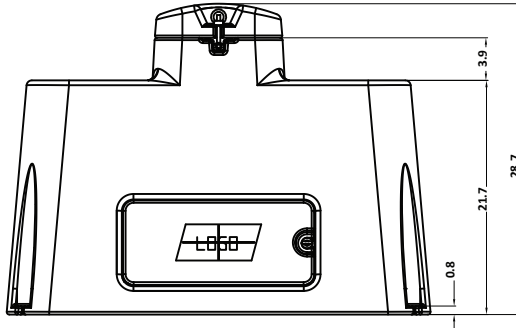

# WaterPro2™

**TRU-TEST™**

Product Number: 831832      Weight: 86.0 lbs

# WaterWell2™

Product Number: 831831      Weight: 102.0 lbs

# WaterWell4™

Product Number: 831830      Weight: 153.0 lbs