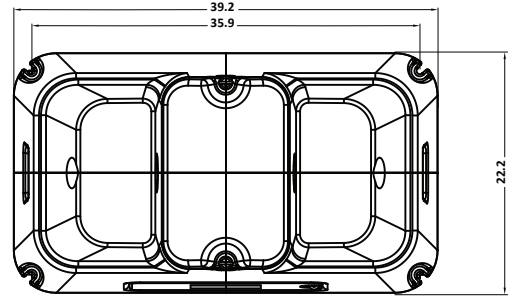

# WaterPro2™

**TRU-TEST™**

Product Number: 831832      Weight: 86.0 lbs

# WaterWell2™

Product Number: 831831      Weight: 102.0 lbs

# WaterWell4™

Product Number: 831830      Weight: 153.0 lbs