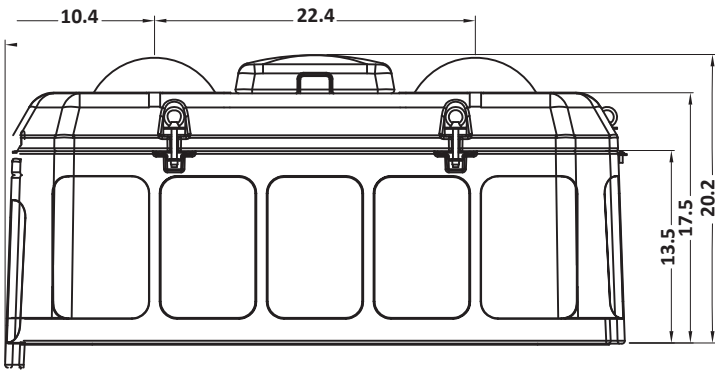

# WaterPro2™

**TRU-TEST™**

Product Number: 831832      Weight: 86.0 lbs

# WaterWell2™

Product Number: 831831      Weight: 102.0 lbs

# WaterWell4™

Product Number: 831830      Weight: 153.0 lbs